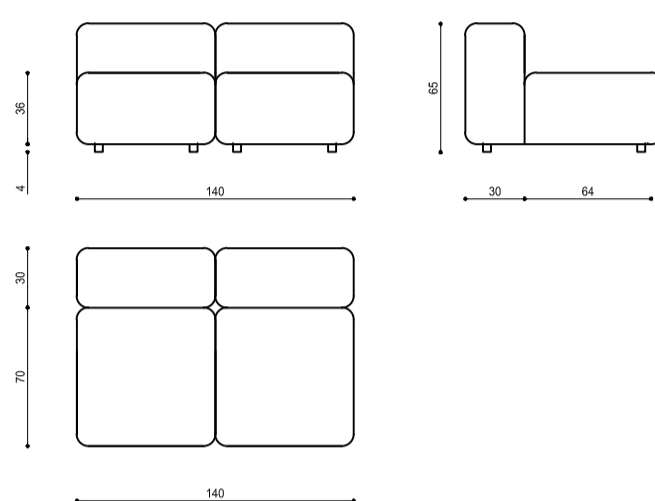

CENTRAL ELEMENT
CM 140