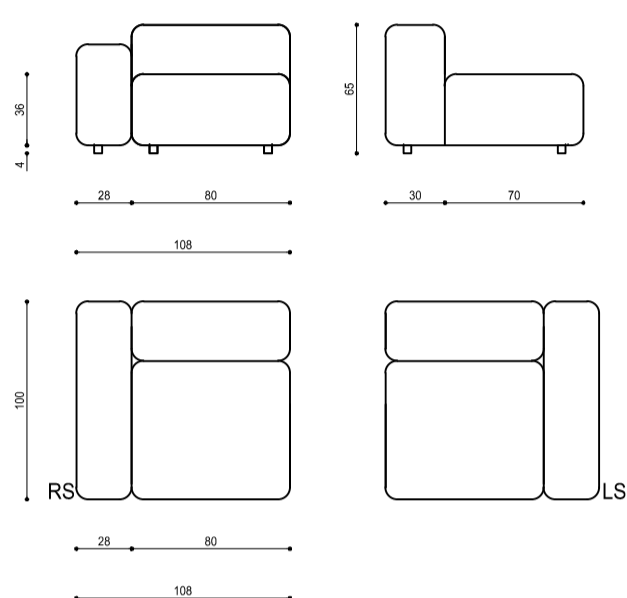

CENTRAL ELEMENT
CM 90

CENTRAL ELEMENT
CM 180

CENTRAL ELEMENT
CM 270

BLOCK / Product list

sofa

CORNER ELEMENT

WITH BACKREST 70

WITH BACKREST 80

WITH BACKREST 90

ELEMENTS WITH ARMREST

WITH ARMREST 70

WITH ARMREST 80

WITH ARMREST 90

BLOCK / Product list

sofa

CHAISE LOUNGE