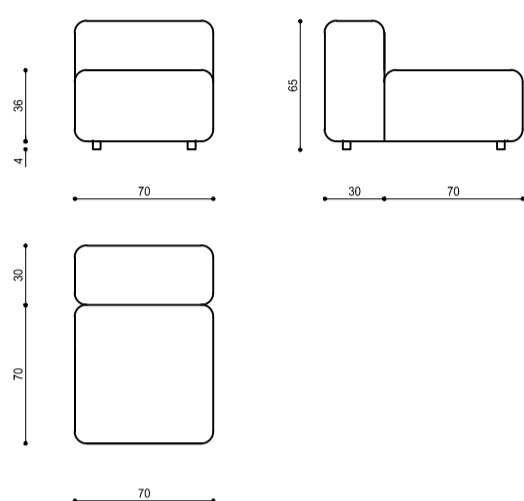

BLOCK / Product list

sofa

CENTRAL ELEMENT

CENTRAL ELEMENT
CM 70