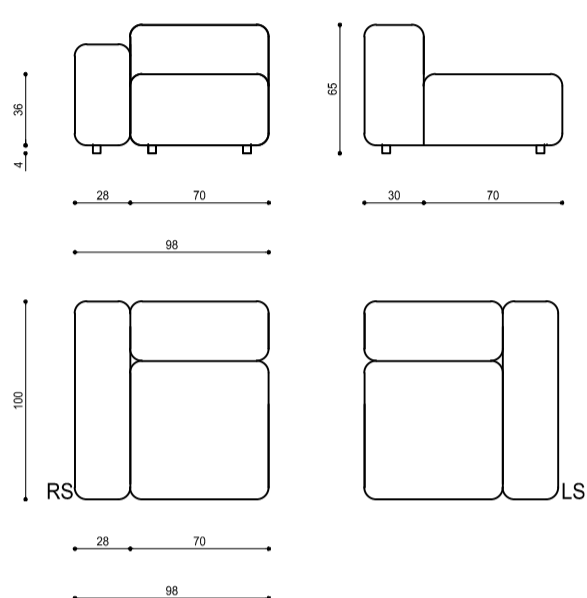

CENTRAL ELEMENT
CM 90

CENTRAL ELEMENT
CM 180

CENTRAL ELEMENT
CM 270

BLOCK / Product list

sofa

CORNER ELEMENT

WITH BACKREST 70

WITH BACKREST 80

WITH BACKREST 90

ELEMENTS WITH ARMREST

WITH ARMREST 70

WITH ARMREST 80

WITH ARMREST 90

BLOCK / Product list

sofa

CHAISE LOUNGE