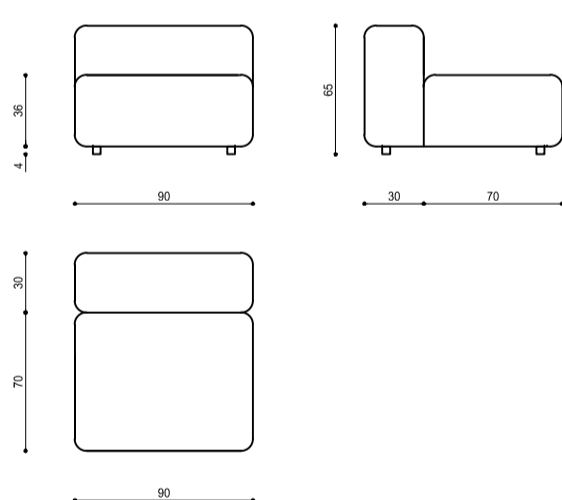

CENTRAL ELEMENT
CM 90