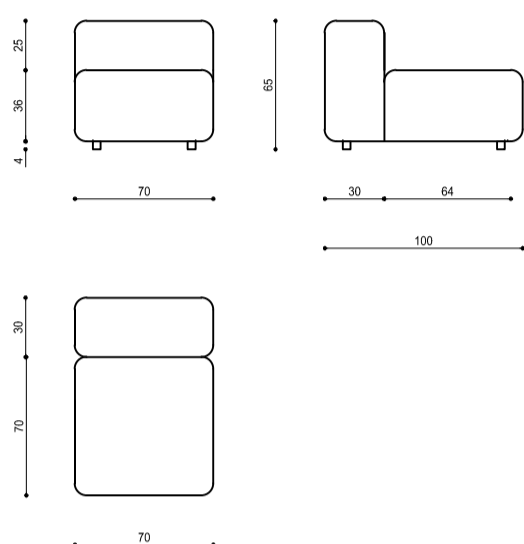

BLOCK / Product list

sofa

SEAT OPTIONS

SEAT CUSHION CM 70

SEAT CUSHION CM 80

SEAT CUSHION CM 90

WITH ARMREST

WITHOUT ARMREST

WITHOUT BACKREST

CUSHION OPTIONS

2 TYPES: CUSHION A,B

CUSHION A "decor" 45 x 27 x 13

CUSHION B_70

CUSHION B_80

CUSHION B_90

BLOCK / Product list

sofa

CENTRAL ELEMENT

CENTRAL ELEMENT
CM 70

CENTRAL ELEMENT
CM 140

CENTRAL ELEMENT
CM 210

CENTRAL ELEMENT
CM 80

CENTRAL ELEMENT
CM 160

CENTRAL ELEMENT
CM 240

WITH ARMREST 90 x 140

WITH ARMREST 140 x 140

Materials

Upholstery_fabric, leather