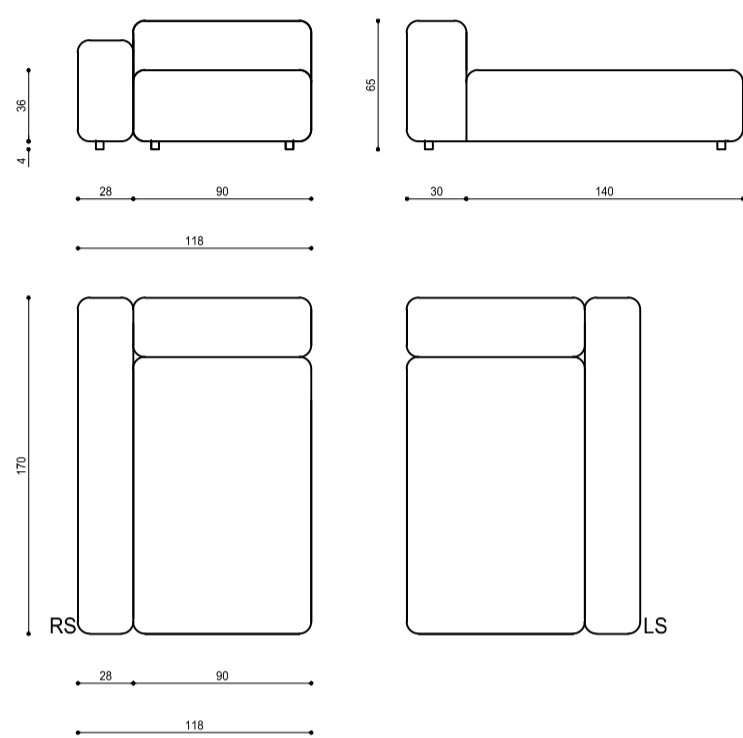

WITHOUT BACKREST

CUSHION OPTIONS

2 TYPES: CUSHION A,B

CUSHION A "decor" 45 x 27 x 13

CUSHION B_70

CUSHION B_80

CUSHION B_90

BLOCK / Product list

WITH BACKREST 90

ELEMENTS WITH ARMREST

WITH ARMREST 70

WITH ARMREST 80

WITH ARMREST 90

BLOCK / Product list

sofa

CHAISE LOUNGE

WITH ARMREST 90 x 140

WITH ARMREST 140 x 140

Materials

Upholstery_fabric, leather