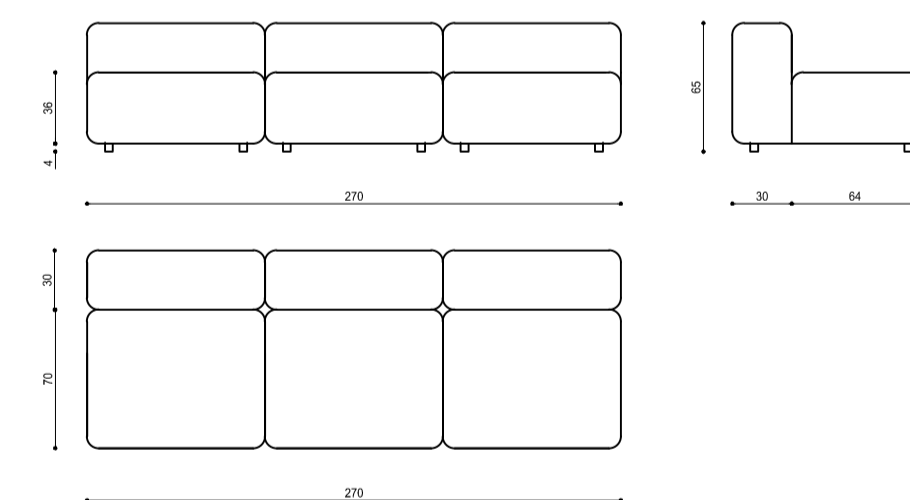

CENTRAL ELEMENT
CM 270