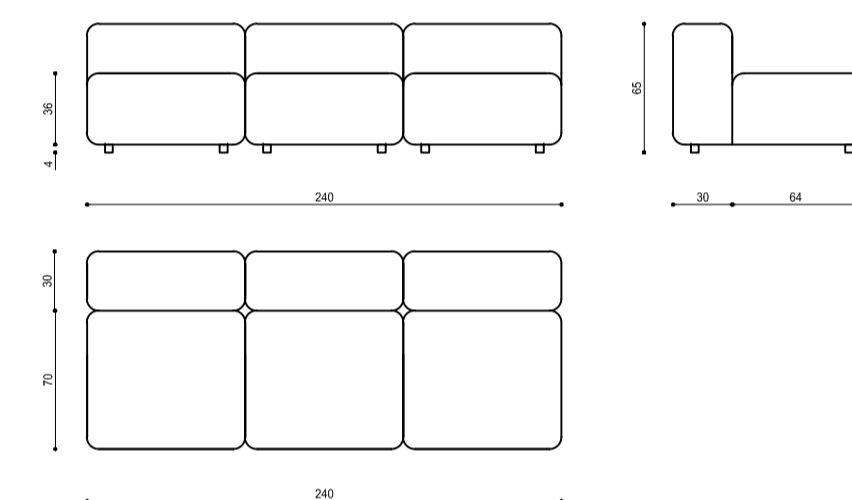

WITHOUT BACKREST

CUSHION OPTIONS

2 TYPES: CUSHION A,B

CUSHION A "decor" 45 x 27 x 13

CUSHION B_70

CUSHION B_80

CUSHION B_90

BLOCK / Product list

sofa

CENTRAL ELEMENT

CENTRAL ELEMENT
CM 70

CENTRAL ELEMENT
CM 140

CENTRAL ELEMENT
CM 210

CENTRAL ELEMENT
CM 80

CENTRAL ELEMENT
CM 160

CENTRAL ELEMENT
CM 240