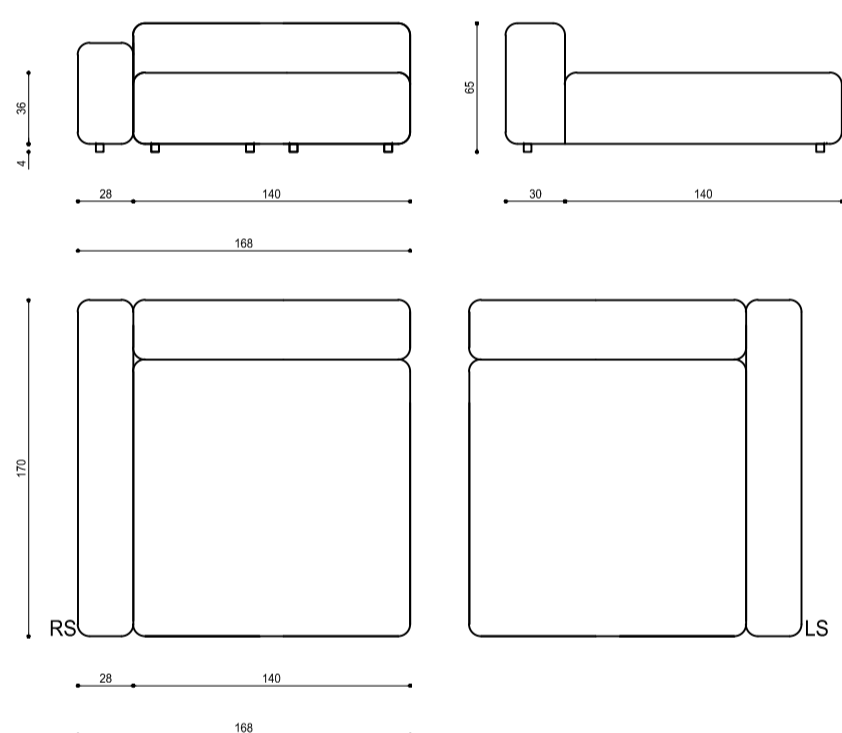

WITHOUT BACKREST

CUSHION OPTIONS

2 TYPES: CUSHION A,B

CUSHION A "decor" 45 x 27 x 13

CUSHION B_70

CUSHION B_80

CUSHION B_90

BLOCK / Product list

WITH BACKREST 90

ELEMENTS WITH ARMREST

WITH ARMREST 70

WITH ARMREST 80

WITH ARMREST 90

BLOCK / Product list

sofa

CHAISE LOUNGE

WITH ARMREST 90 x 140

WITH ARMREST 140 x 140

Materials

Upholstery_fabric, leather