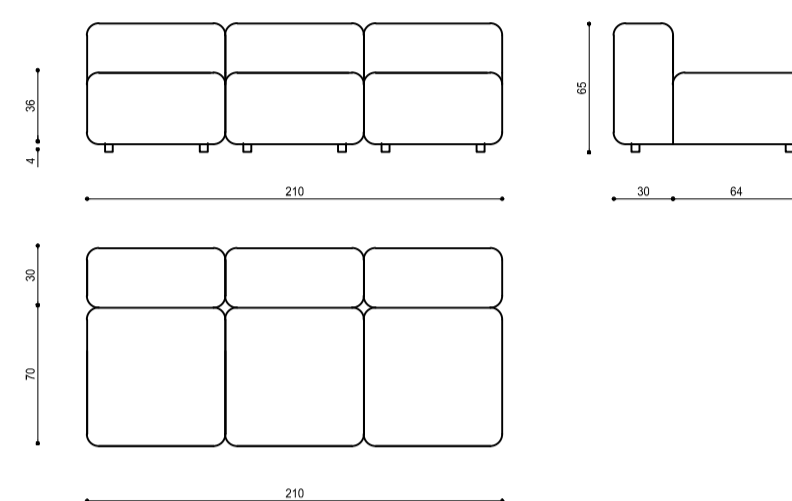

WITHOUT BACKREST

CUSHION OPTIONS

2 TYPES: CUSHION A,B

CUSHION A "decor" 45 x 27 x 13

CUSHION B_70

CUSHION B_80

CUSHION B_90

BLOCK / Product list

sofa

CENTRAL ELEMENT

CENTRAL ELEMENT
CM 70

CENTRAL ELEMENT
CM 140

CENTRAL ELEMENT
CM 210

CENTRAL ELEMENT
CM 80

CENTRAL ELEMENT
CM 160

CENTRAL ELEMENT
CM 240