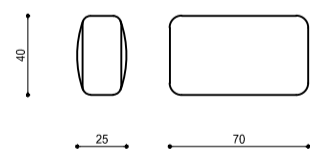

WITHOUT BACKREST

CUSHION OPTIONS

2 TYPES: CUSHION A,B

CUSHION A "decor" 45 x 27 x 13

CUSHION B_70

CUSHION B_80

CUSHION B_90

BLOCK / Product list

sofa

CENTRAL ELEMENT

CENTRAL ELEMENT
CM 70

CENTRAL ELEMENT
CM 140

CENTRAL ELEMENT
CM 210

CENTRAL ELEMENT
CM 80

CENTRAL ELEMENT
CM 160

CENTRAL ELEMENT
CM 240