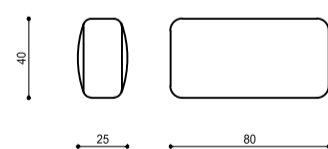

WITHOUT BACKREST

CUSHION OPTIONS

2 TYPES: CUSHION A,B

CUSHION A "decor" 45 x 27 x 13

CUSHION B_70

CUSHION B_80

CUSHION B_90

BLOCK / Product list

sofa

CENTRAL ELEMENT

CENTRAL ELEMENT
CM 70

CENTRAL ELEMENT
CM 140

CENTRAL ELEMENT
CM 210

CENTRAL ELEMENT
CM 80

CENTRAL ELEMENT
CM 160

CENTRAL ELEMENT
CM 240