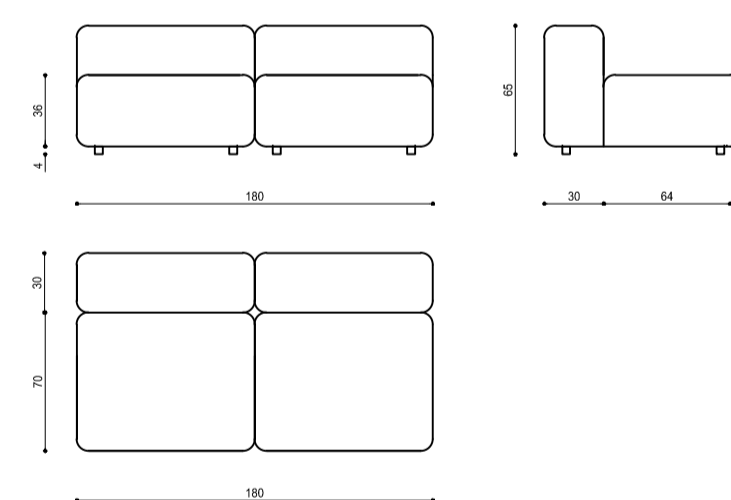

CENTRAL ELEMENT
CM 180