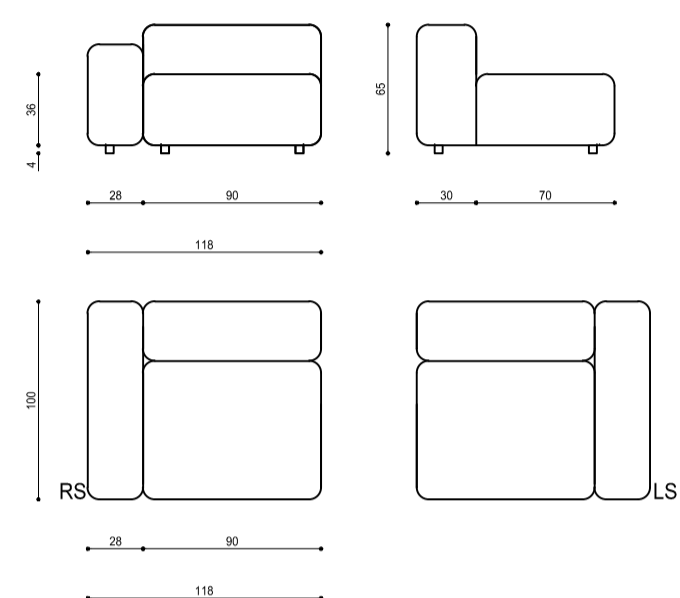

WITH BACKREST 90