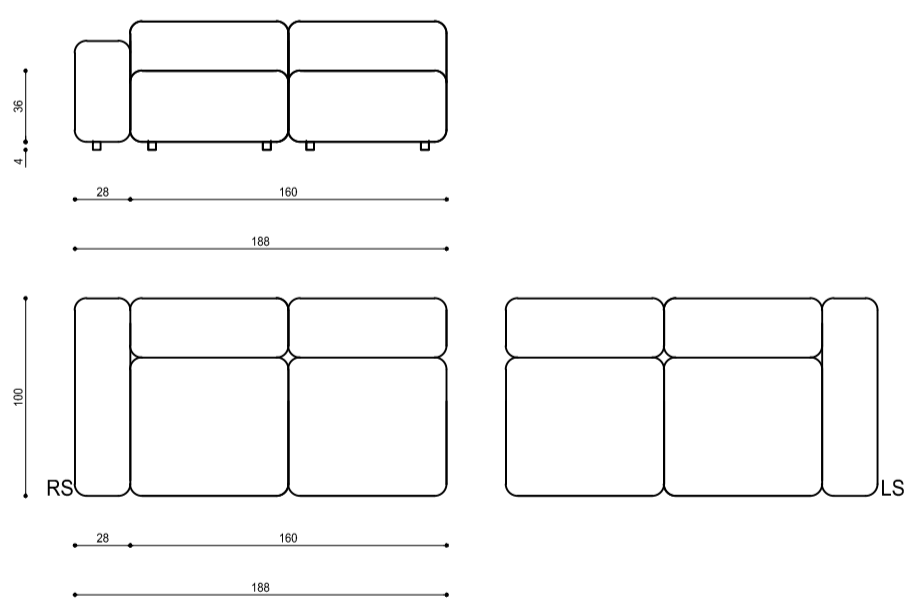

WITHOUT BACKREST

CUSHION OPTIONS

2 TYPES: CUSHION A,B

CUSHION A "decor" 45 x 27 x 13

CUSHION B_70

CUSHION B_80

CUSHION B_90

BLOCK / Product list

WITH BACKREST 90

ELEMENTS WITH ARMREST

WITH ARMREST 70

WITH ARMREST 80

WITH ARMREST 90

BLOCK / Product list

sofa

CHAISE LOUNGE