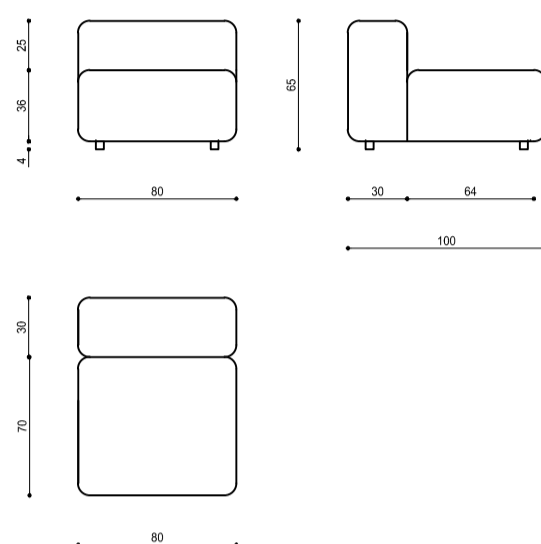

BLOCK / Product list

sofa

SEAT OPTIONS

SEAT CUSHION CM 70

SEAT CUSHION CM 80

SEAT CUSHION CM 90

WITH ARMREST

WITHOUT ARMREST

WITHOUT BACKREST

CUSHION OPTIONS

2 TYPES: CUSHION A,B

CUSHION A "decor" 45 x 27 x 13

CUSHION B_70

CUSHION B_80

CUSHION B_90

BLOCK / Product list

WITH ARMREST 90 x 140

WITH ARMREST 140 x 140

Materials

Upholstery_fabric, leather