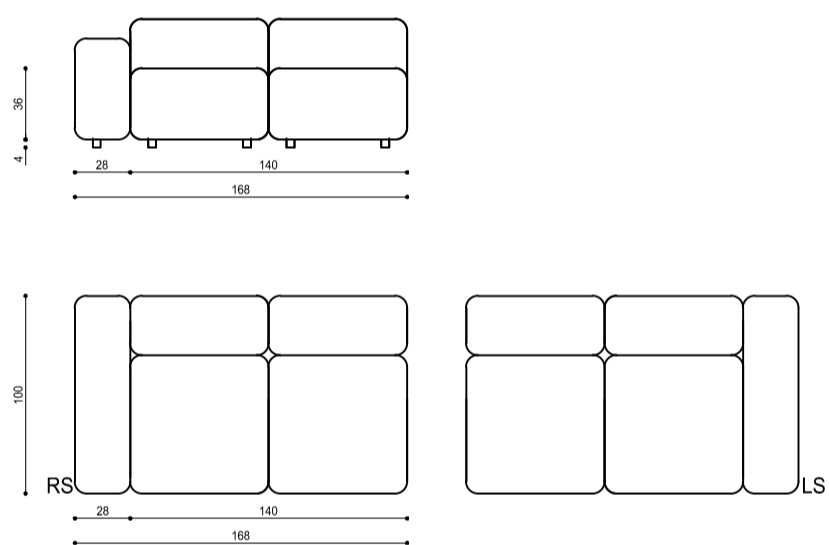

WITHOUT BACKREST

CUSHION OPTIONS

2 TYPES: CUSHION A,B

CUSHION A "decor" 45 x 27 x 13

CUSHION B_70

CUSHION B_80

CUSHION B_90

BLOCK / Product list

CENTRAL ELEMENT
CM 90

CENTRAL ELEMENT
CM 180

CENTRAL ELEMENT
CM 270

BLOCK / Product list

sofa

CORNER ELEMENT

WITH BACKREST 70

WITH BACKREST 80

WITH BACKREST 90

ELEMENTS WITH ARMREST

WITH ARMREST 70

WITH ARMREST 80

WITH ARMREST 90

BLOCK / Product list

sofa

CHAISE LOUNGE