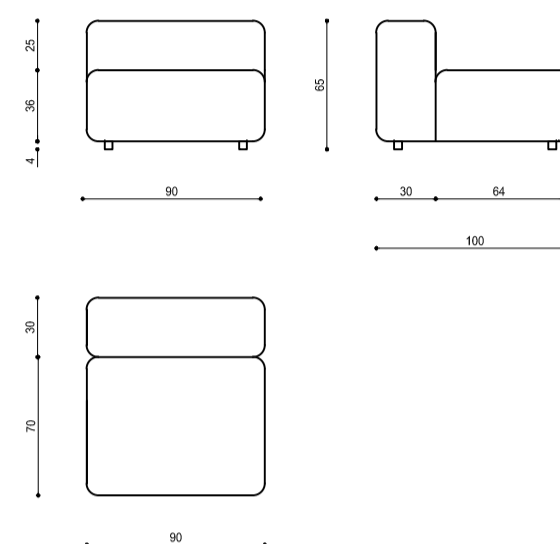

BLOCK / Product list

sofa

SEAT OPTIONS

SEAT CUSHION CM 70

SEAT CUSHION CM 80

SEAT CUSHION CM 90

WITH ARMREST

WITHOUT ARMREST

WITHOUT BACKREST

CUSHION OPTIONS

2 TYPES: CUSHION A,B

CUSHION A "decor" 45 x 27 x 13

CUSHION B_70

CUSHION B_80

CUSHION B_90

BLOCK / Product list

CENTRAL ELEMENT
CM 90

CENTRAL ELEMENT
CM 180

CENTRAL ELEMENT
CM 270

BLOCK / Product list

sofa

CORNER ELEMENT

WITH BACKREST 70

WITH BACKREST 80

WITH ARMREST 90 x 140

WITH ARMREST 140 x 140

Materials

Upholstery_fabric, leather