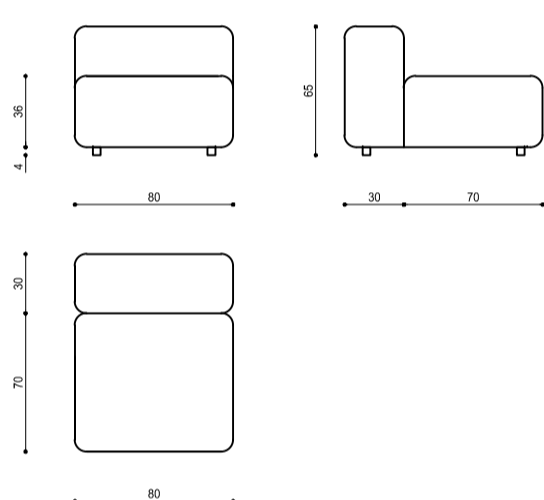

WITHOUT BACKREST

CUSHION OPTIONS

2 TYPES: CUSHION A,B

CUSHION A "decor" 45 x 27 x 13

CUSHION B_70

CUSHION B_80

CUSHION B_90

BLOCK / Product list

sofa

CENTRAL ELEMENT

CENTRAL ELEMENT
CM 70

CENTRAL ELEMENT
CM 140

CENTRAL ELEMENT
CM 210

CENTRAL ELEMENT
CM 80

CENTRAL ELEMENT
CM 160

CENTRAL ELEMENT
CM 240

CENTRAL ELEMENT
CM 90

CENTRAL ELEMENT
CM 180

CENTRAL ELEMENT
CM 270

BLOCK / Product list

sofa

CORNER ELEMENT

WITH BACKREST 70

WITH BACKREST 80