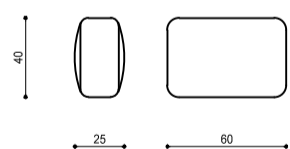

WITHOUT BACKREST

CUSHION OPTIONS

2 TYPES: CUSHION A,B

CUSHION A "decor" 45 x 27 x 13

CUSHION B_70

CUSHION B_80

CUSHION B_90

BLOCK / Product list

sofa

CENTRAL ELEMENT

CENTRAL ELEMENT
CM 70

CENTRAL ELEMENT
CM 140

CENTRAL ELEMENT
CM 210

CENTRAL ELEMENT
CM 80

CENTRAL ELEMENT
CM 160

CENTRAL ELEMENT
CM 240