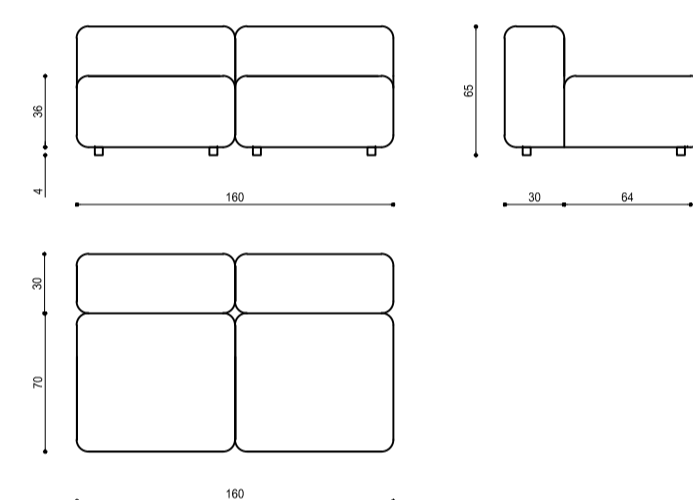

WITHOUT BACKREST

CUSHION OPTIONS

2 TYPES: CUSHION A,B

CUSHION A "decor" 45 x 27 x 13

CUSHION B_70

CUSHION B_80

CUSHION B_90

BLOCK / Product list

sofa

CENTRAL ELEMENT

CENTRAL ELEMENT
CM 70

CENTRAL ELEMENT
CM 140

CENTRAL ELEMENT
CM 210

CENTRAL ELEMENT
CM 80

CENTRAL ELEMENT
CM 160

CENTRAL ELEMENT
CM 240