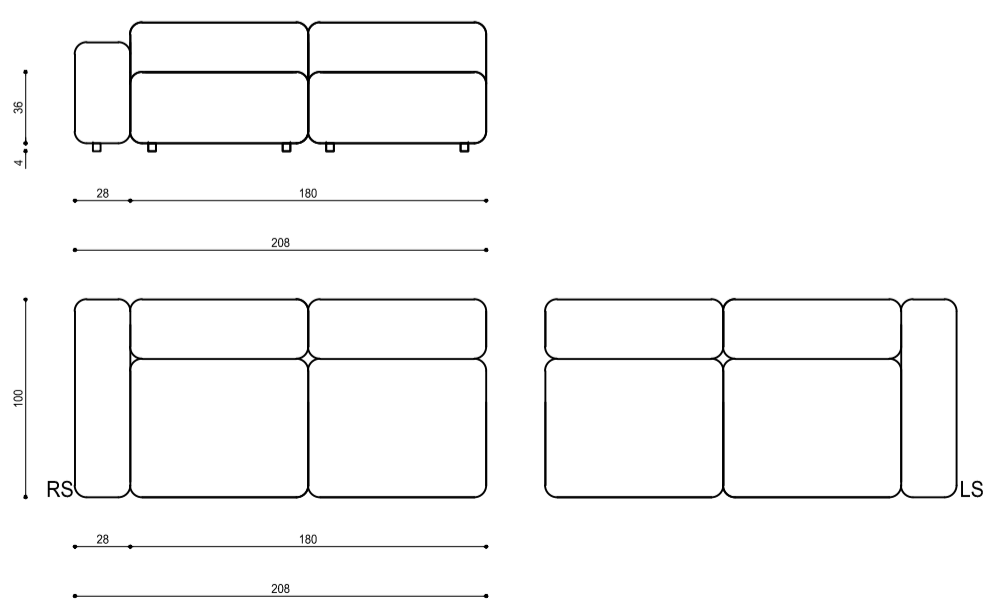

WITHOUT BACKREST

CUSHION OPTIONS

2 TYPES: CUSHION A,B

CUSHION A "decor" 45 x 27 x 13

CUSHION B_70

CUSHION B_80

CUSHION B_90

BLOCK / Product list

WITH BACKREST 90

ELEMENTS WITH ARMREST

WITH ARMREST 70

WITH ARMREST 80

WITH ARMREST 90

BLOCK / Product list

sofa

CHAISE LOUNGE